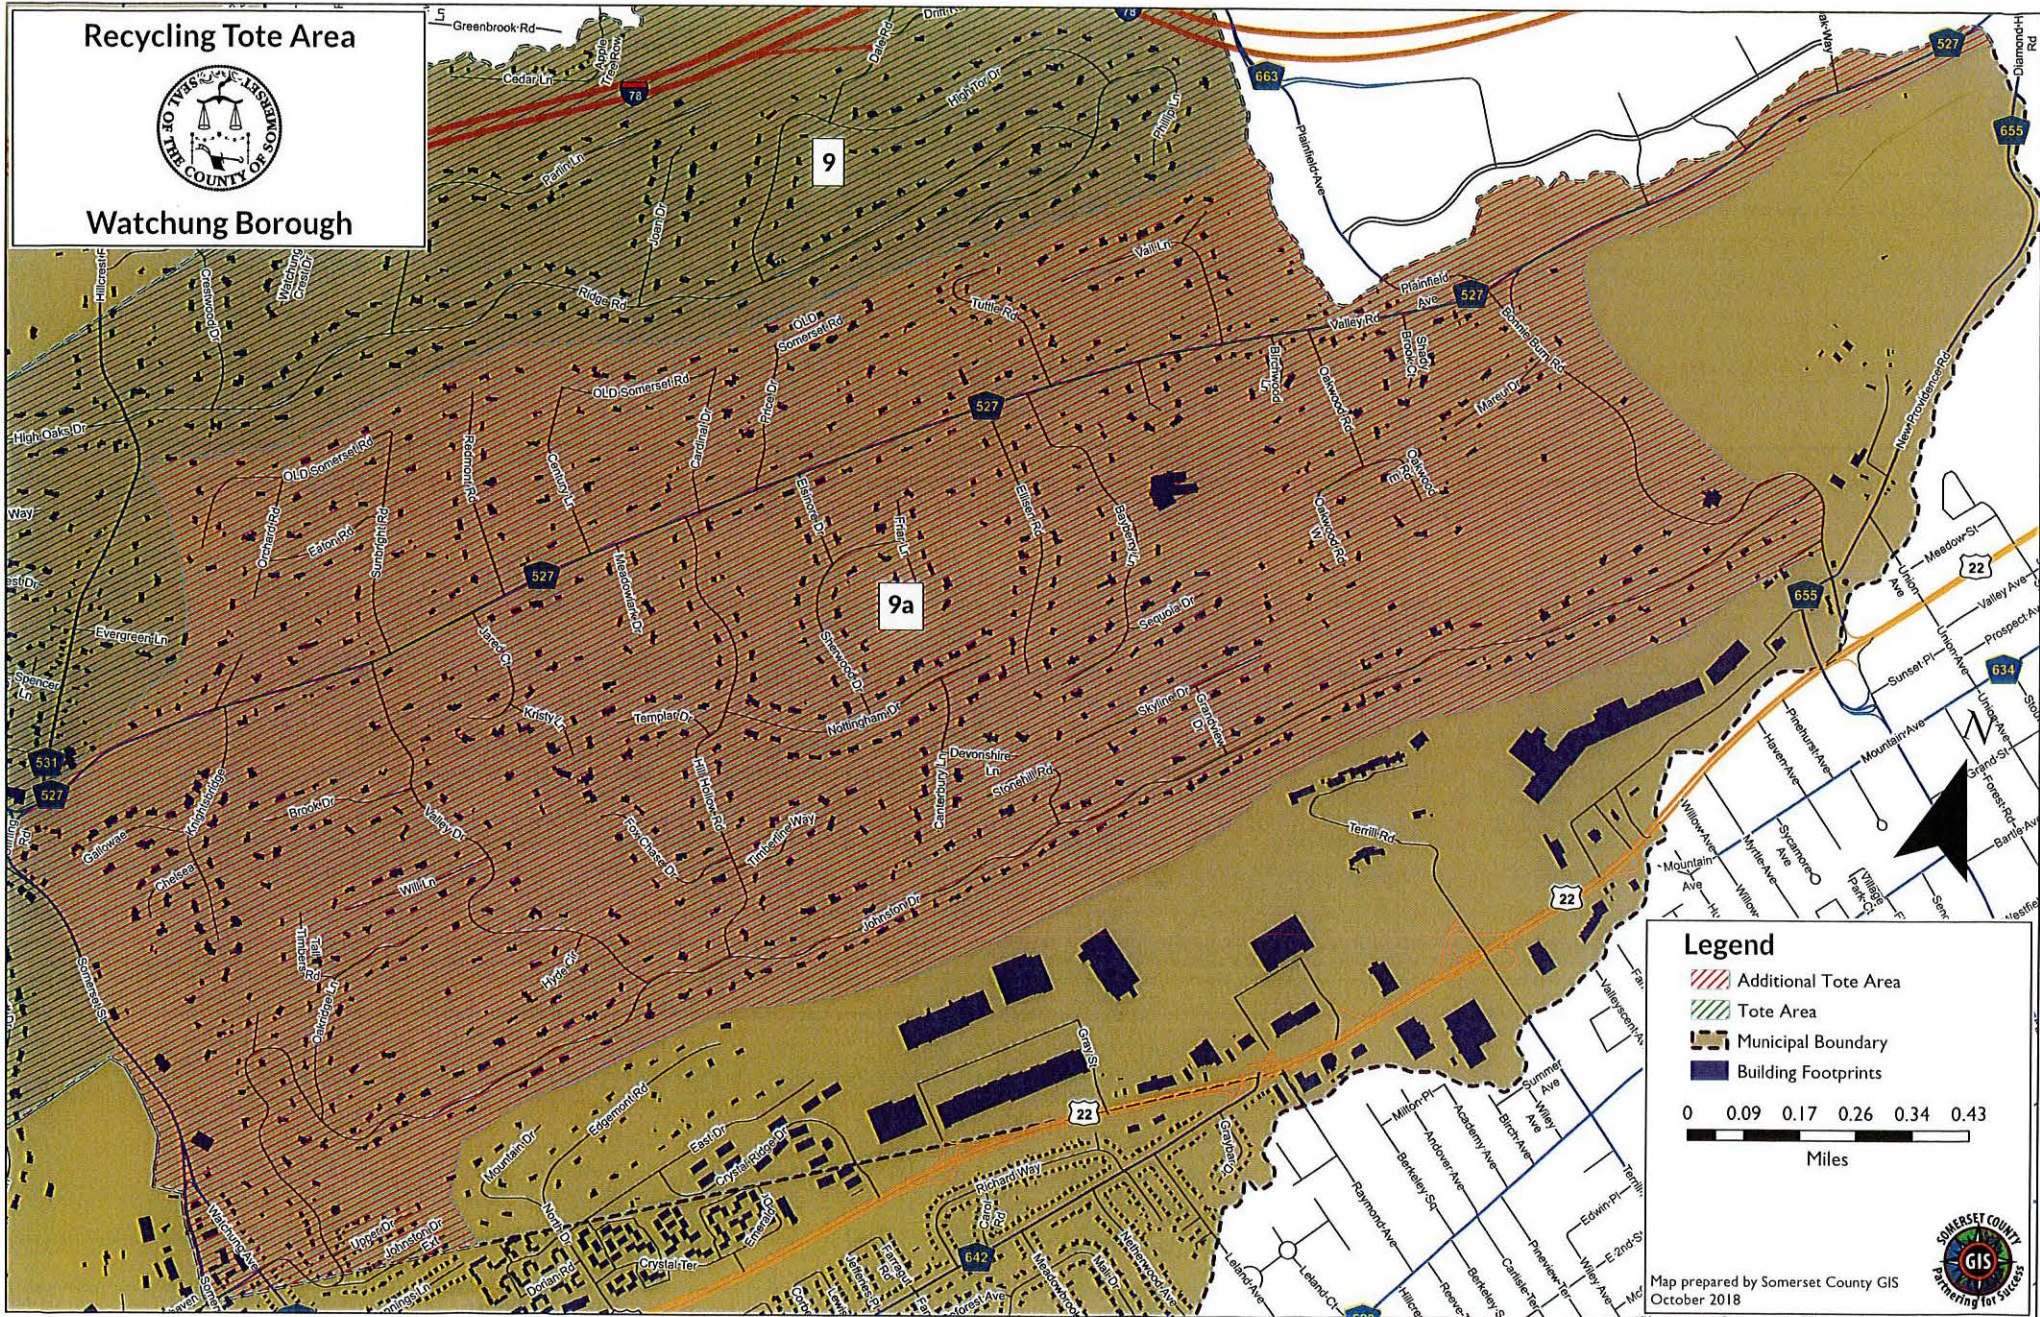

Recycling Tote Area

Watchung Borough

Legend

- Additional Tote Area
- Tote Area
- Municipal Boundary
- Building Footprints

Map prepared by Somerset County GIS
October 2018